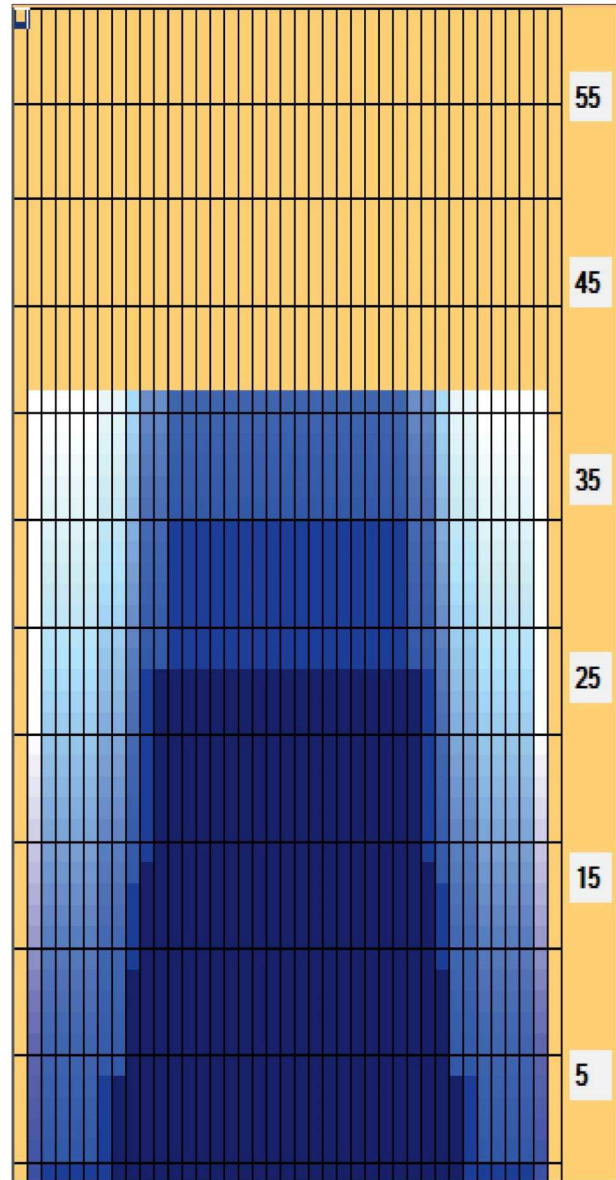

# 日本スポーツマスターズ2022岩手大会 ボウリング競技

**Oil Pattern Distance:** 41 Feet      **Reverse Brush Drop:** 41 Feet      **Oil Per Board:** 50 uL  
**Forward Oil Total:** 14.6 mL      **Reverse Oil Total:** 12.75 mL      **Volume Oil Total:** 27.35 mL  
**Forward Boards Crossed:** 292 Boards      **Reverse Boards Crossed:** 255 Boards      **Total Boards Crossed:** 547 Boards

	Start	Stop	Loads	Speed	Crossed	Start	End	Feet	T.Oil
1	3L	3R	1	14	35	0.0	0.0	0.0	1750
2	5L	5R	2	14	62	0.0	3.9	3.9	3100
3	8L	8R	2	18	50	3.9	9.0	5.1	2500
4	9L	9R	2	18	46	9.0	14.1	5.1	2300
5	10L	10R	2	18	42	14.1	19.2	5.1	2100
6	11L	11R	3	22	57	19.2	28.5	9.3	2850
7	2L	2R	0	22	0	28.5	34.0	5.5	0
8	2L	2R	0	26	0	34.0	37.0	3.0	0
9	2L	2R	0	30	0	37.0	41.0	4.0	0

	Start	Stop	Loads	Speed	Crossed	Start	End	Feet	T.Oil
1	2L	2R	0	30	0	41.0	35.0	-6.0	0
2	12L	12R	2	26	34	35.0	27.7	-7.3	1700
3	10L	10R	3	22	63	27.7	18.4	-9.3	3150
4	9L	9R	3	22	69	18.4	9.1	-9.3	3450
5	7L	7R	2	14	54	9.1	5.2	-3.9	2700
6	3L	3R	1	14	35	5.2	3.3	-1.9	1750
7	2L	2R	0	14	0	3.3	0.0	-3.3	0

Conditioner:  
Type In or Select  
One

TransferType:  
Type In or Select  
One

Forward

Reverse

Combined

Buff

Item Description	3L-7L:18L-18R Outside Track:Middle	8L-12L:18L-18R Middle Track:Middle	13L-17L:18L-18R Inside Track:Middle	18L-18R:17R-13R Middle: Inside Track	18L-18R:12R-8R Middle:Middle Track	18L-18R:7R-3R Middle:Outside Track
Track Zone Ratio	6.39	1.39	1	1	1.39	6.39